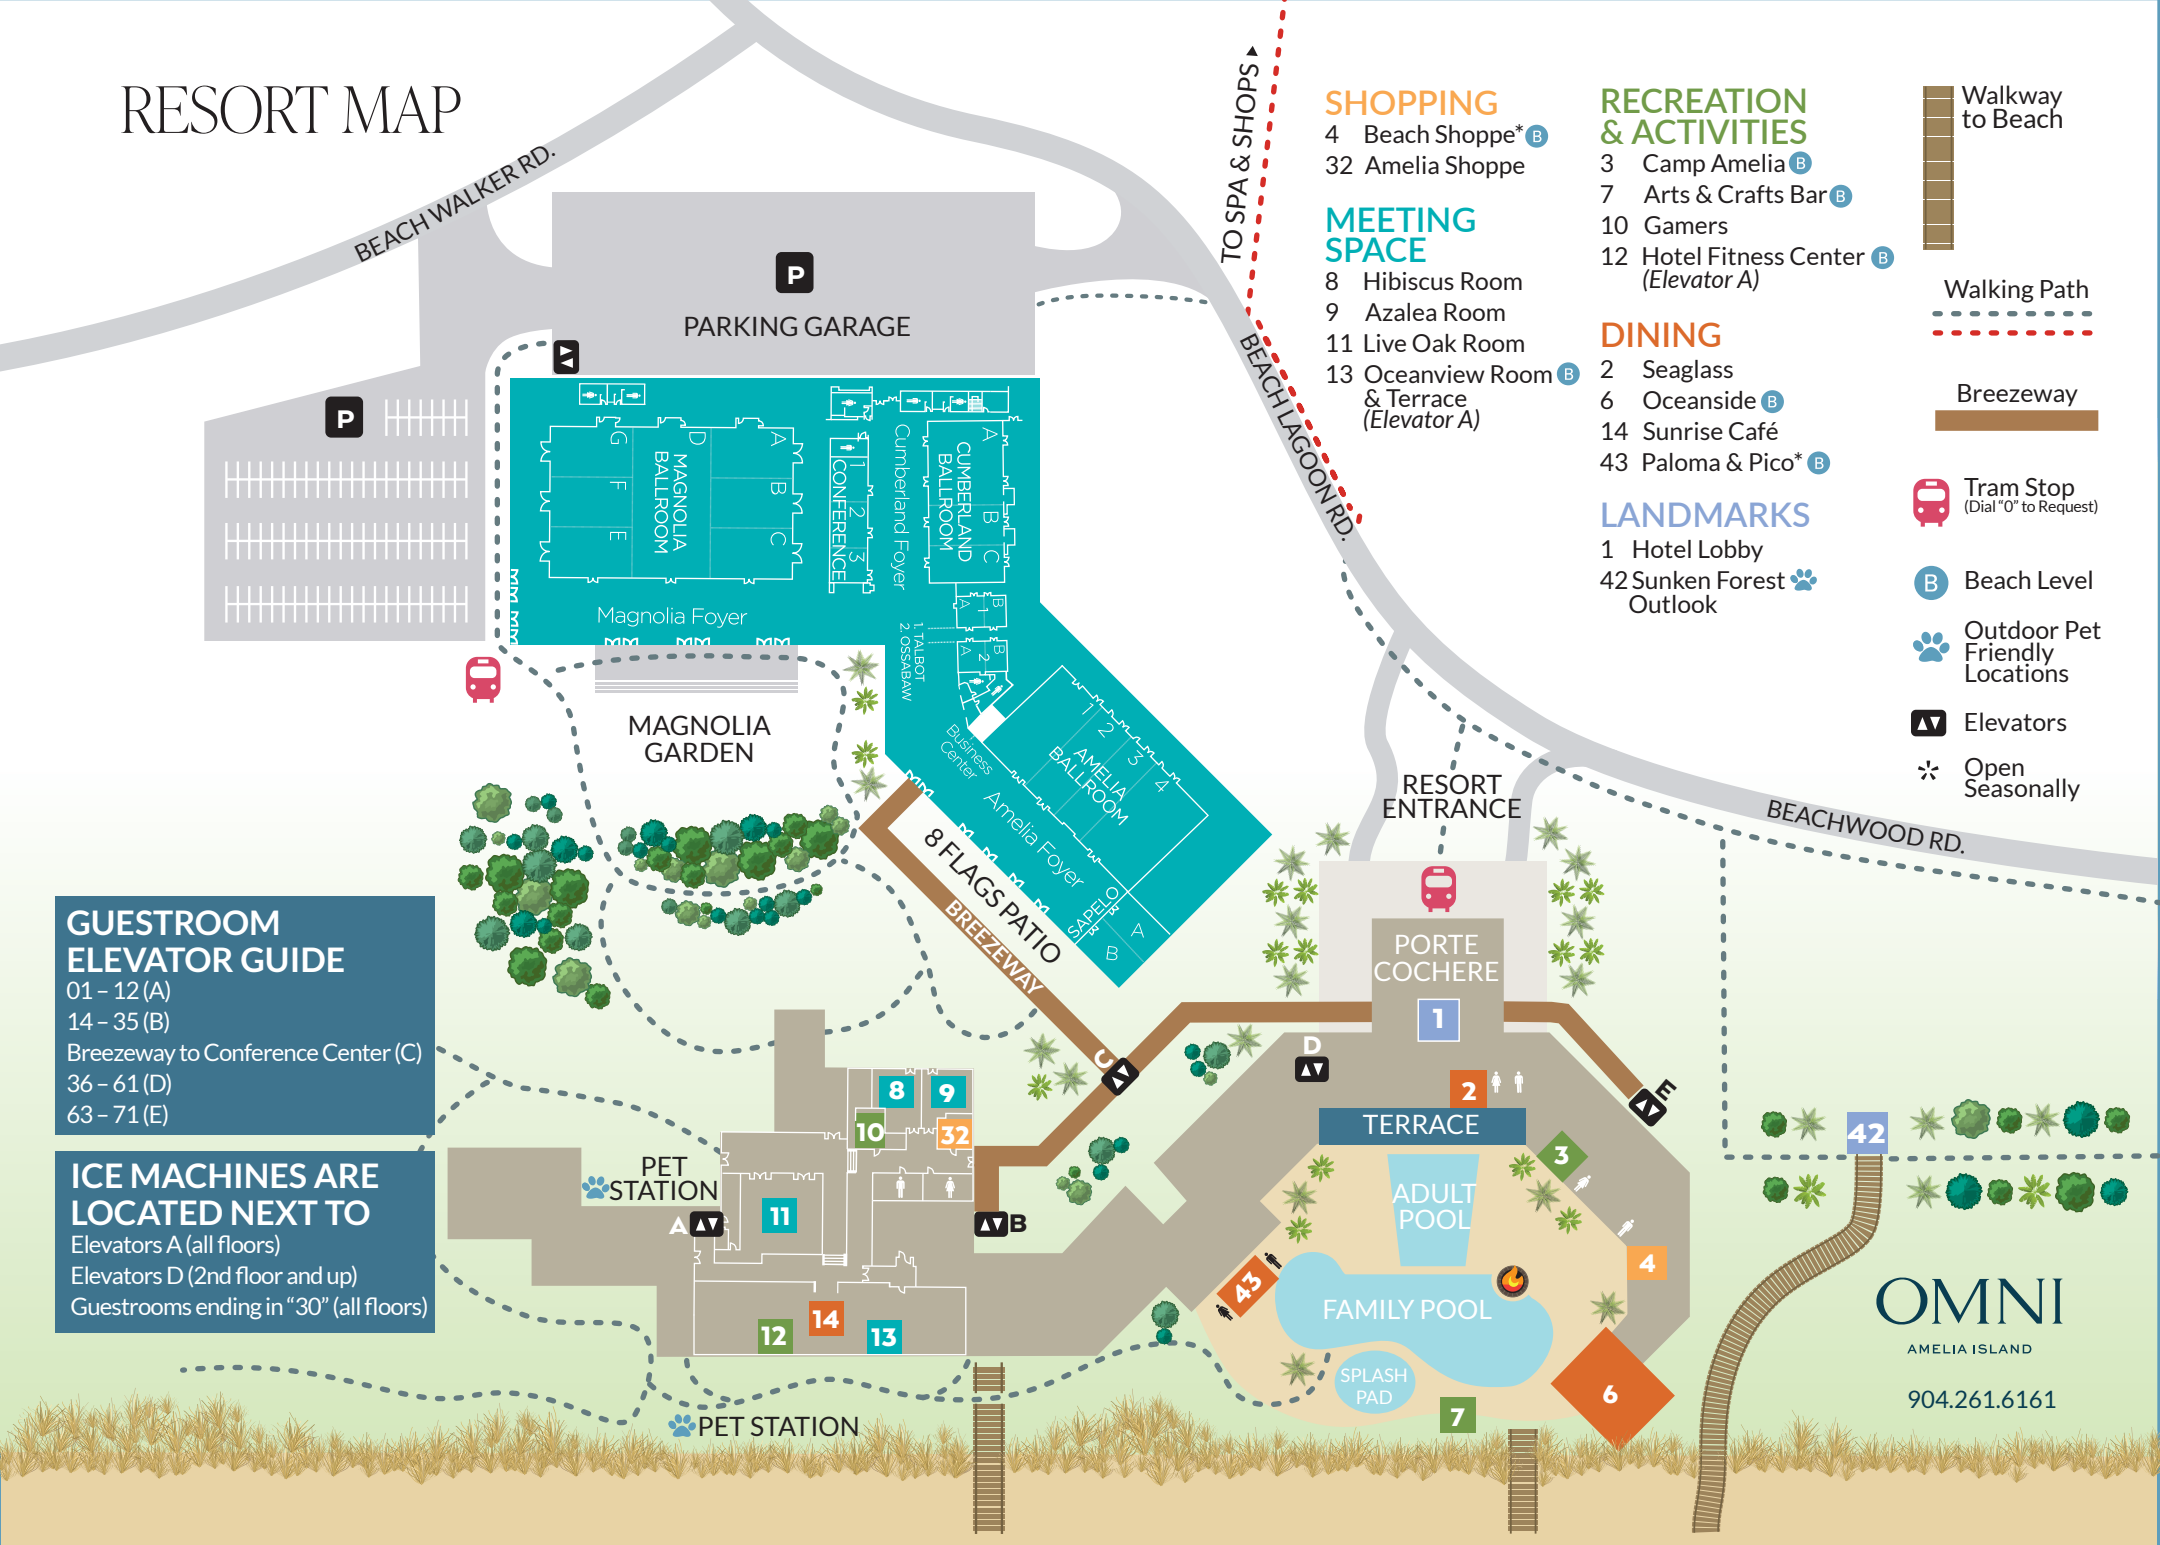

RESORT MAP

GUESTROOM ELEVATOR GUIDE
01 - 12 (A)
14 - 35 (B)
Breezeway to Conference Center (C)
36 - 61 (D)
63 - 71 (E)

ICE MACHINES ARE LOCATED NEXT TO
Elevators A (all floors)
Elevators D (2nd floor and up)
Guestrooms ending in "30" (all floors)

1. **SHOPPING**
2. 4 Beach Shoppe* ^B
   - 32 Amelia Shoppe

1. **MEETING SPACE**
2. 8 Hibiscus Room
   - 9 Azalea Room
   - 11 Live Oak Room
   - 13 Oceanview Room ^B & Terrace (Elevator A)

1. **RECREATION & ACTIVITIES**
2. 3 Camp Amelia ^B
   - 7 Arts & Crafts Bar ^B
   - 10 Gamers
   - 12 Hotel Fitness Center (Elevator A) ^B

1. **DINING**
2. 2 Seaglass
   - 6 Oceanside ^B
   - 14 Sunrise Café
   - 43 Paloma & Pico* ^B

1. **LANDMARKS**
2. 1 Hotel Lobby
   - 42 Sunken Forest ^B & Outlook

- Walkway to Beach
- Walking Path
- Breezeway
- Tram Stop (Dial "0" to Request)
- Beach Level ^B
- Outdoor Pet Friendly Locations
- Elevators
- Open Seasonally

OMNI
AMELIA ISLAND
904.261.6161

ATLANTIC OCEAN